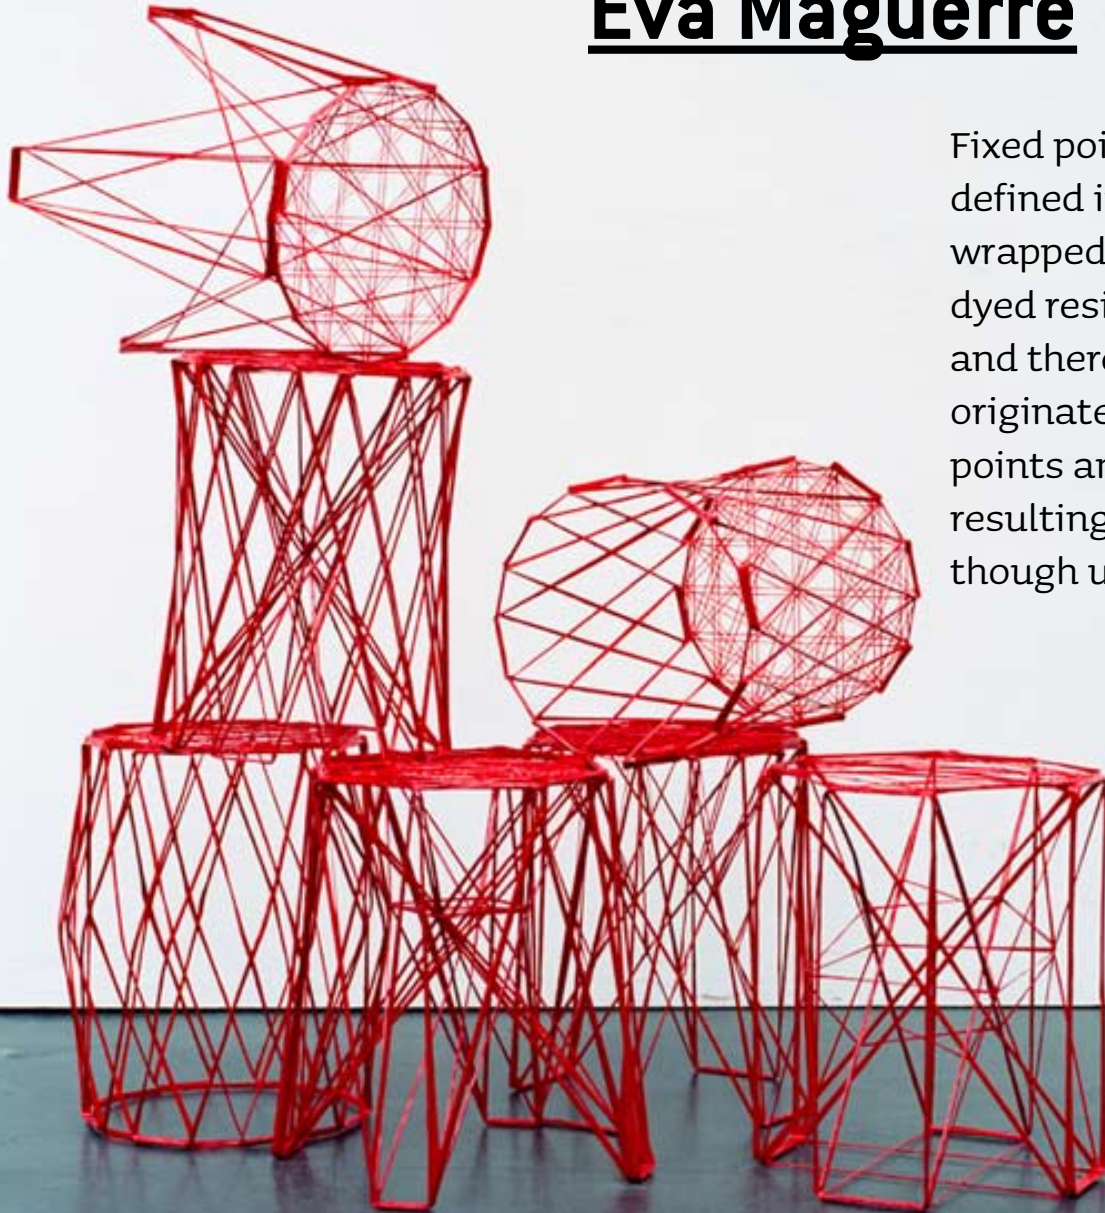

Material And Formal Research

Eva Maguerre

Fixed points of the fibreglass stool were defined in space and then connected or wrapped around by fiberglass soaked with dyed resin. New patterns and structures and thereby individual stools or tables originate from displacements of the fixed points and various wrap sequences. The resulting structures are extremely light though unexpectedly stable.

Material And Formal Research

Oskar Zieta

FiDU bench is a stable piece of furniture constructed of metal sheets, taking advantage of CNC-production and Free Inside Pressure Forming-technology, allowing an industrial mass-production with an individual, custom-made result. The result is a lightweight construction designed for semi-private and private space. Each product is an unique piece

Material And Formal Research

Michael Ubbesen

BauBike is constructed around the geometric shape of the square and the equilateral triangle. The design of the bike is stripped down to clean lines and raw material.

Art installation combining light and display functionality. Two digits of seven segment display formed using industrial fluorescent tubes are suspended from the ceiling. The installation is light sign, information carrier, and light source at the same time.