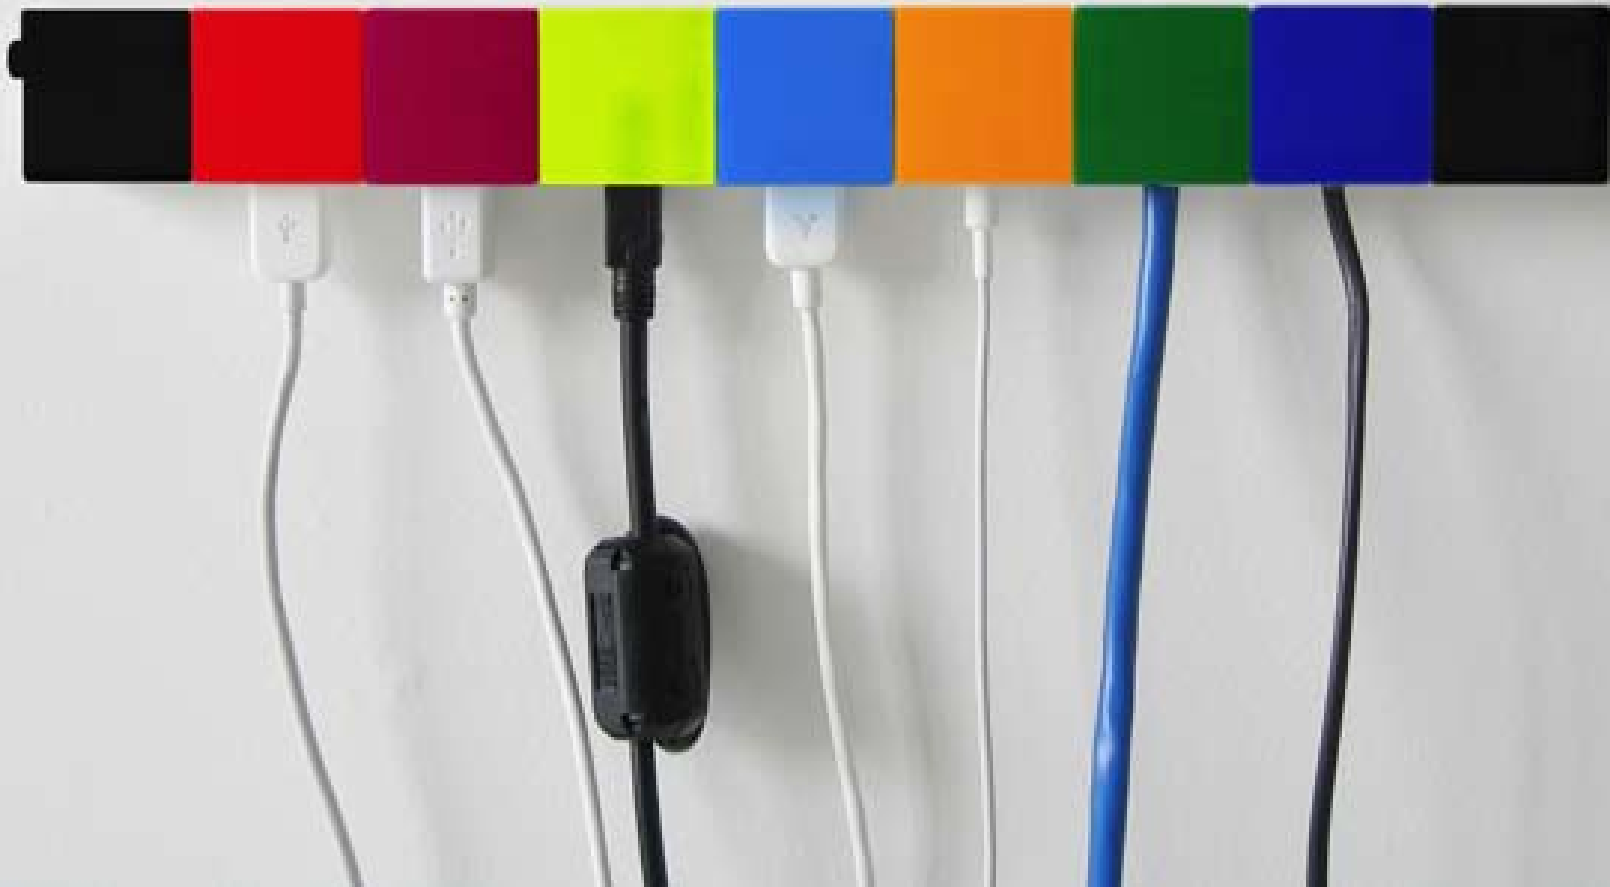

Living Solutions

Kühne Jäger

Modular arrangement system for the most common computer cables.
The modules can be plugged into one another and fixed onto the wall.