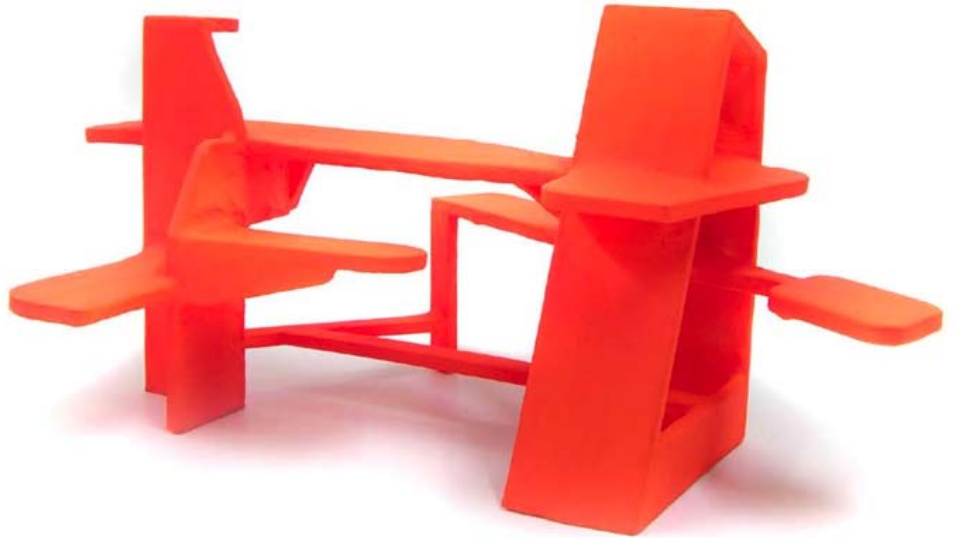

Socializing Places

Walking Chair

The „å-furniture“ is offering a new position for the public space and can be used as a public desk, working bars, meeting points, relaxing spaces and talking zones.